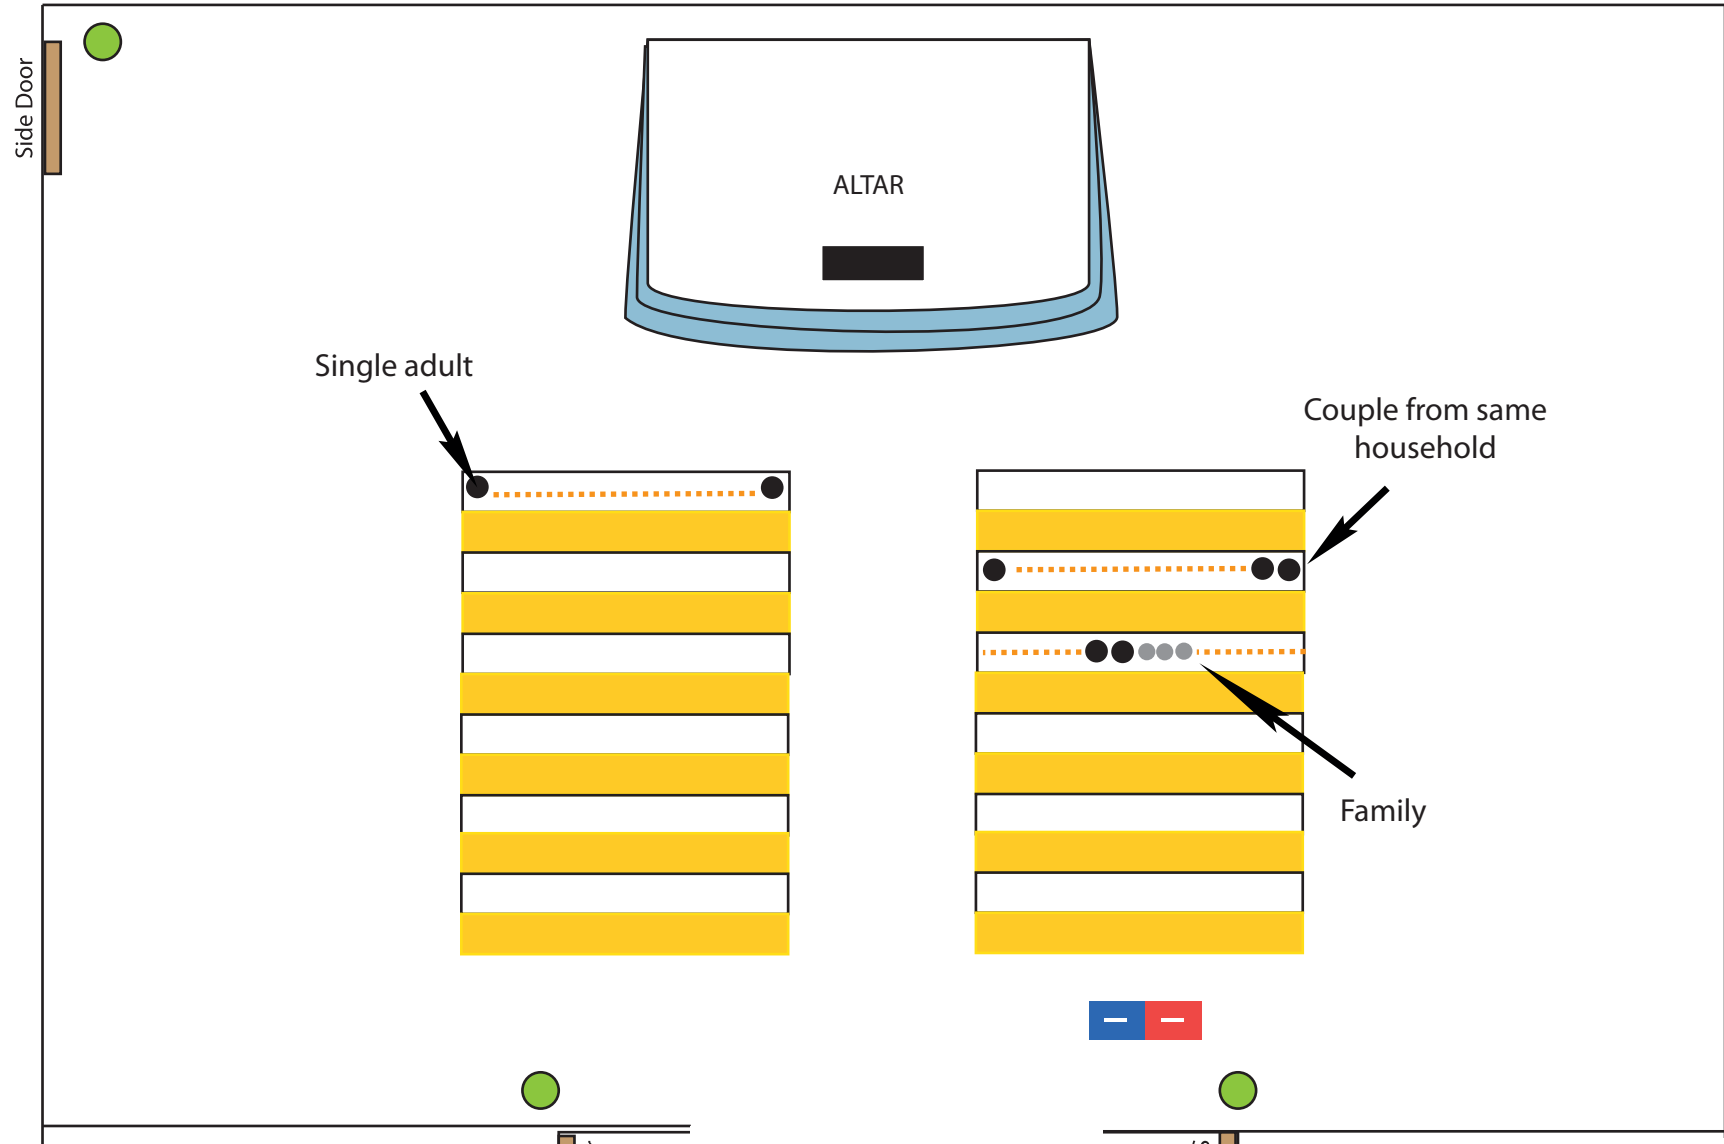

Entrance to the church is through the side entrance doors.
Exit through the main entrance.

 When entering the church, sanitise your hands at the two sanitising stations at the entrance.

When leaving the church, sanitise at the sanitising station at the left side door.

- Hand Sanitisers
- Donation Boxes
- Roped off seating areas
- Adult Child
- 2 Metres

Do not sit in areas roped off with yellow ribbon.

Maintain social distancing.

-  Hand Sanitisers
-  Donation Boxes
-  Roped off seating areas
-  Eucharistic Minister
-  Adult  Child
-  2 Metres

Wait for steward to direct you out from your seat.

Maintain social distancing by using ribbon markers to stay 2m away from those in front and behind.

Maintain a one way system.