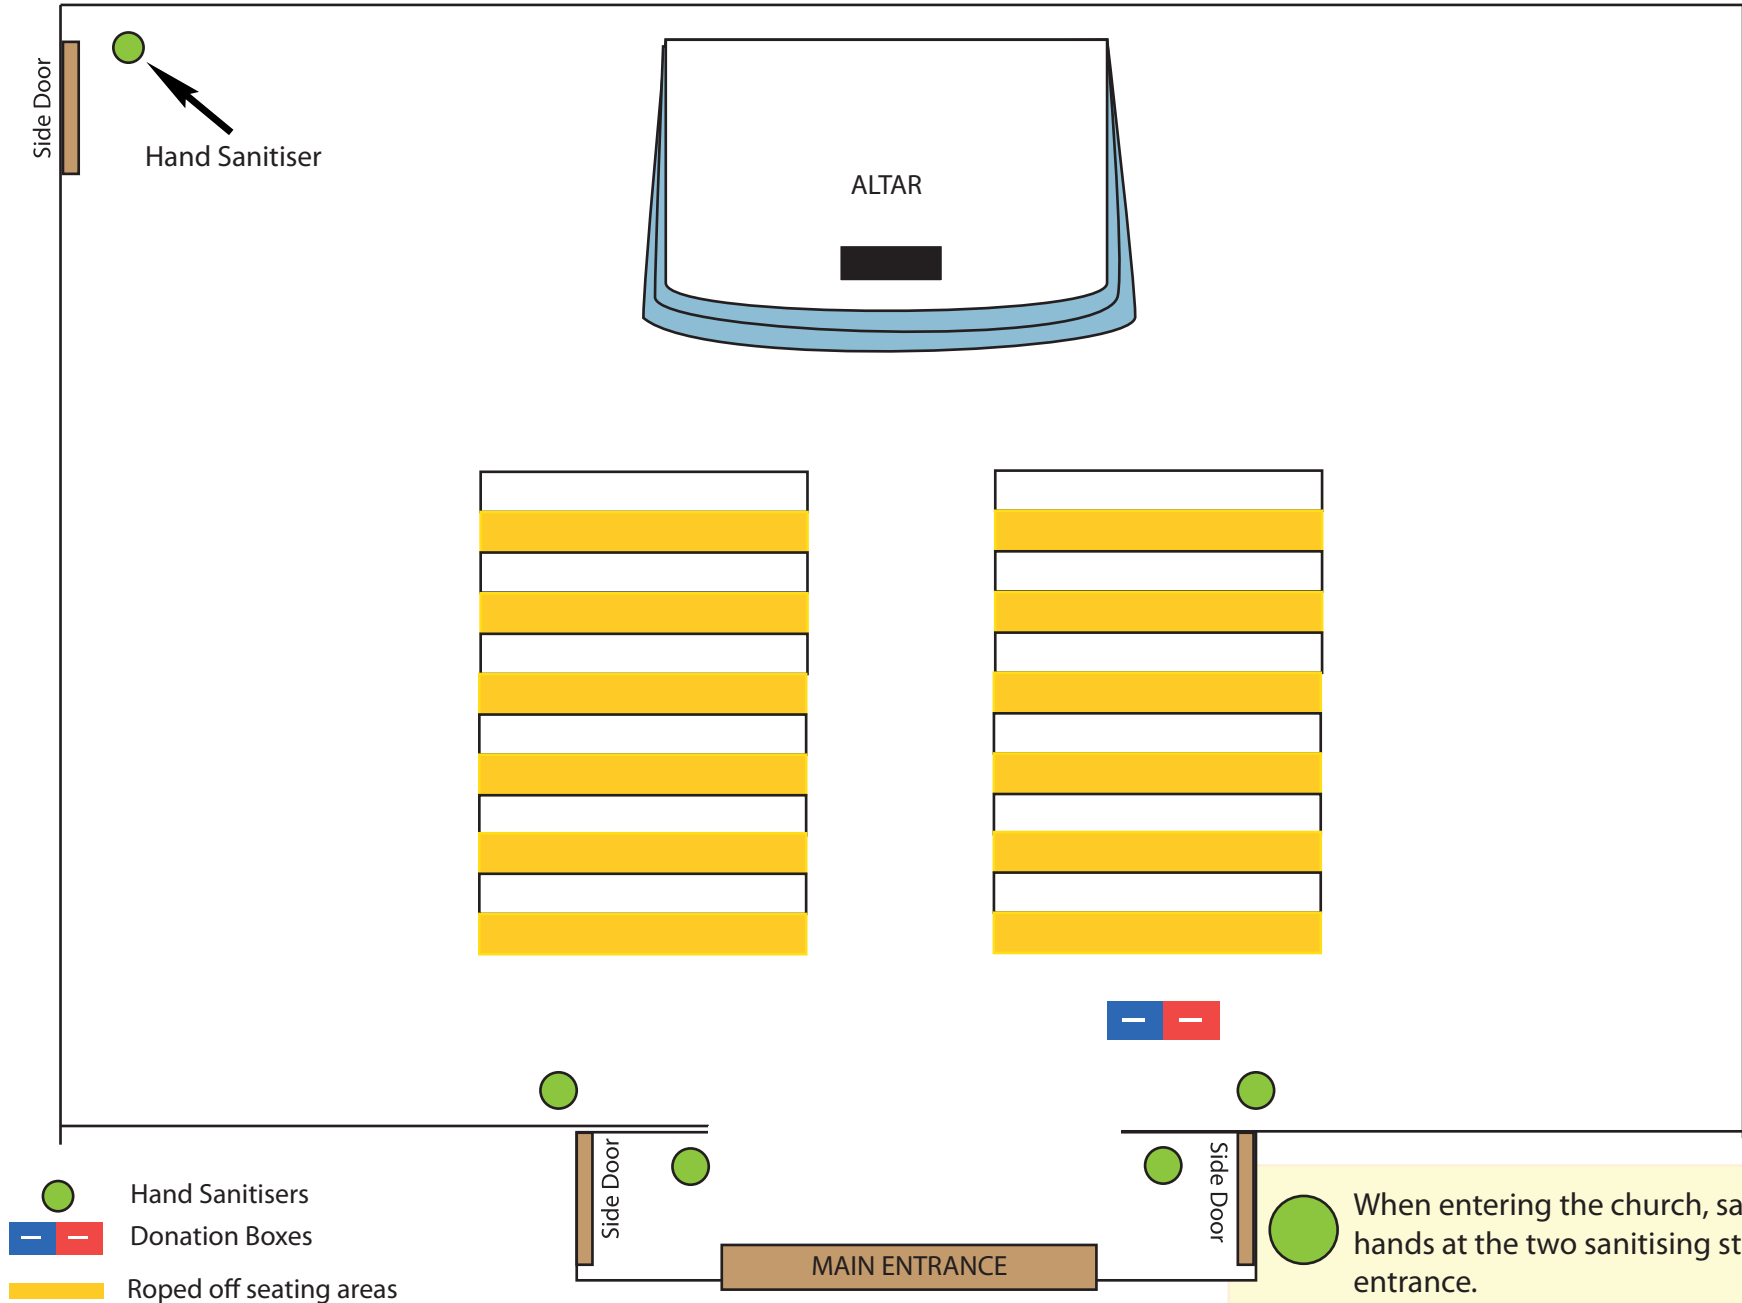

Entrance to the church is through the side entrance doors.
Exit through the main entrance.

 When entering the church, sanitise your hands at the two sanitising stations at the entrance.

When leaving the church, sanitise at the sanitising station at the left side door.

- Hand Sanitisers
- Donation Boxes
- Roped off seating areas
- Adult Child
- 2 Metres

Do not sit in areas roped off with yellow ribbon.

Maintain social distancing.

-  Hand Sanitisers
-  Donation Boxes
-  Roped off seating areas
-  Eucharistic Minister
-  Adult  Child
-  2 Metres

Wait for steward to direct you out from your seat.

Maintain social distancing by using ribbon markers to stay 2m away from those in front and behind.

Maintain a one way system.