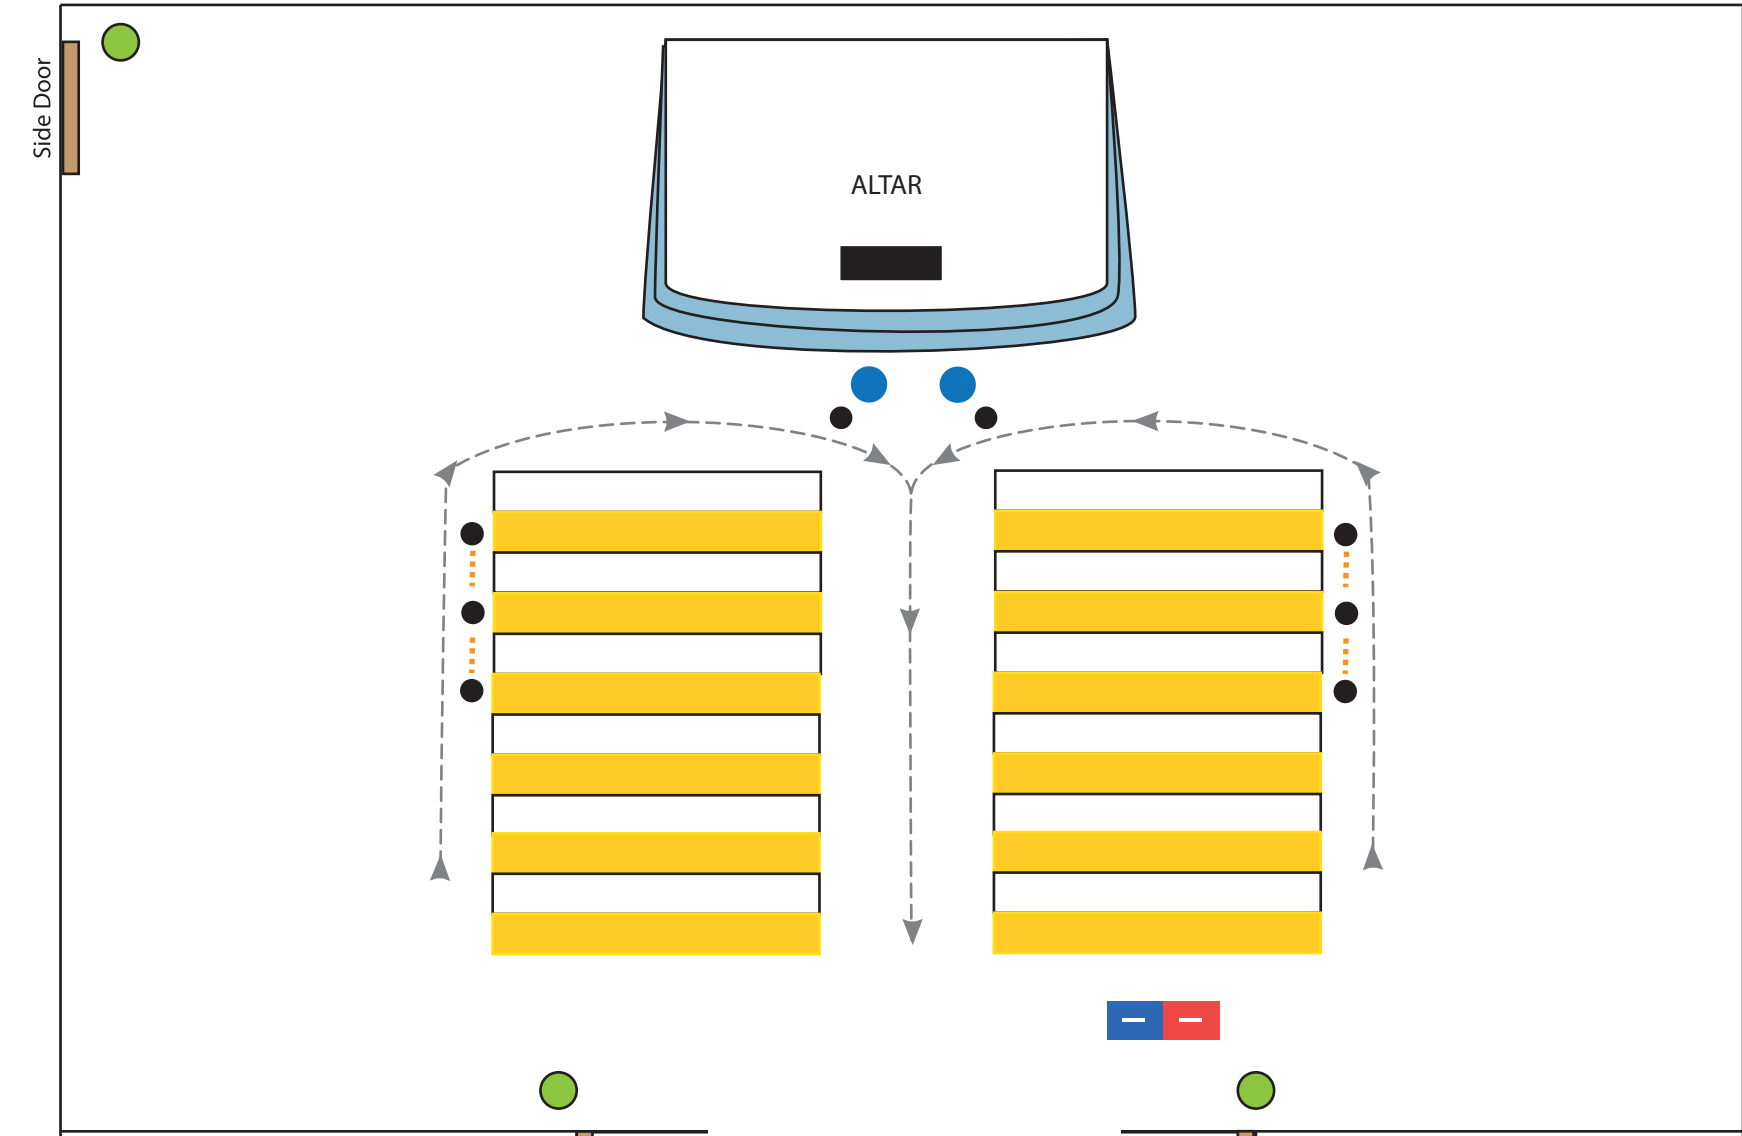

Entrance to the church is through the side entrance doors.
Exit through the main entrance.

 When entering the church, sanitise your hands at the two sanitising stations at the entrance.

When leaving the church, sanitise at the sanitising station at the left side door.

- Hand Sanitisers
- Donation Boxes
- Roped off seating areas
- Adult Child
- 2 Metres

Do not sit in areas roped off with yellow ribbon.

Maintain social distancing.

-  Hand Sanitisers
-  Donation Boxes
-  Roped off seating areas
-  Eucharistic Minister
-  Adult  Child
-  2 Metres

Wait for steward to direct you out from your seat.

Maintain social distancing by using ribbon markers to stay 2m away from those in front and behind.

Maintain a one way system.