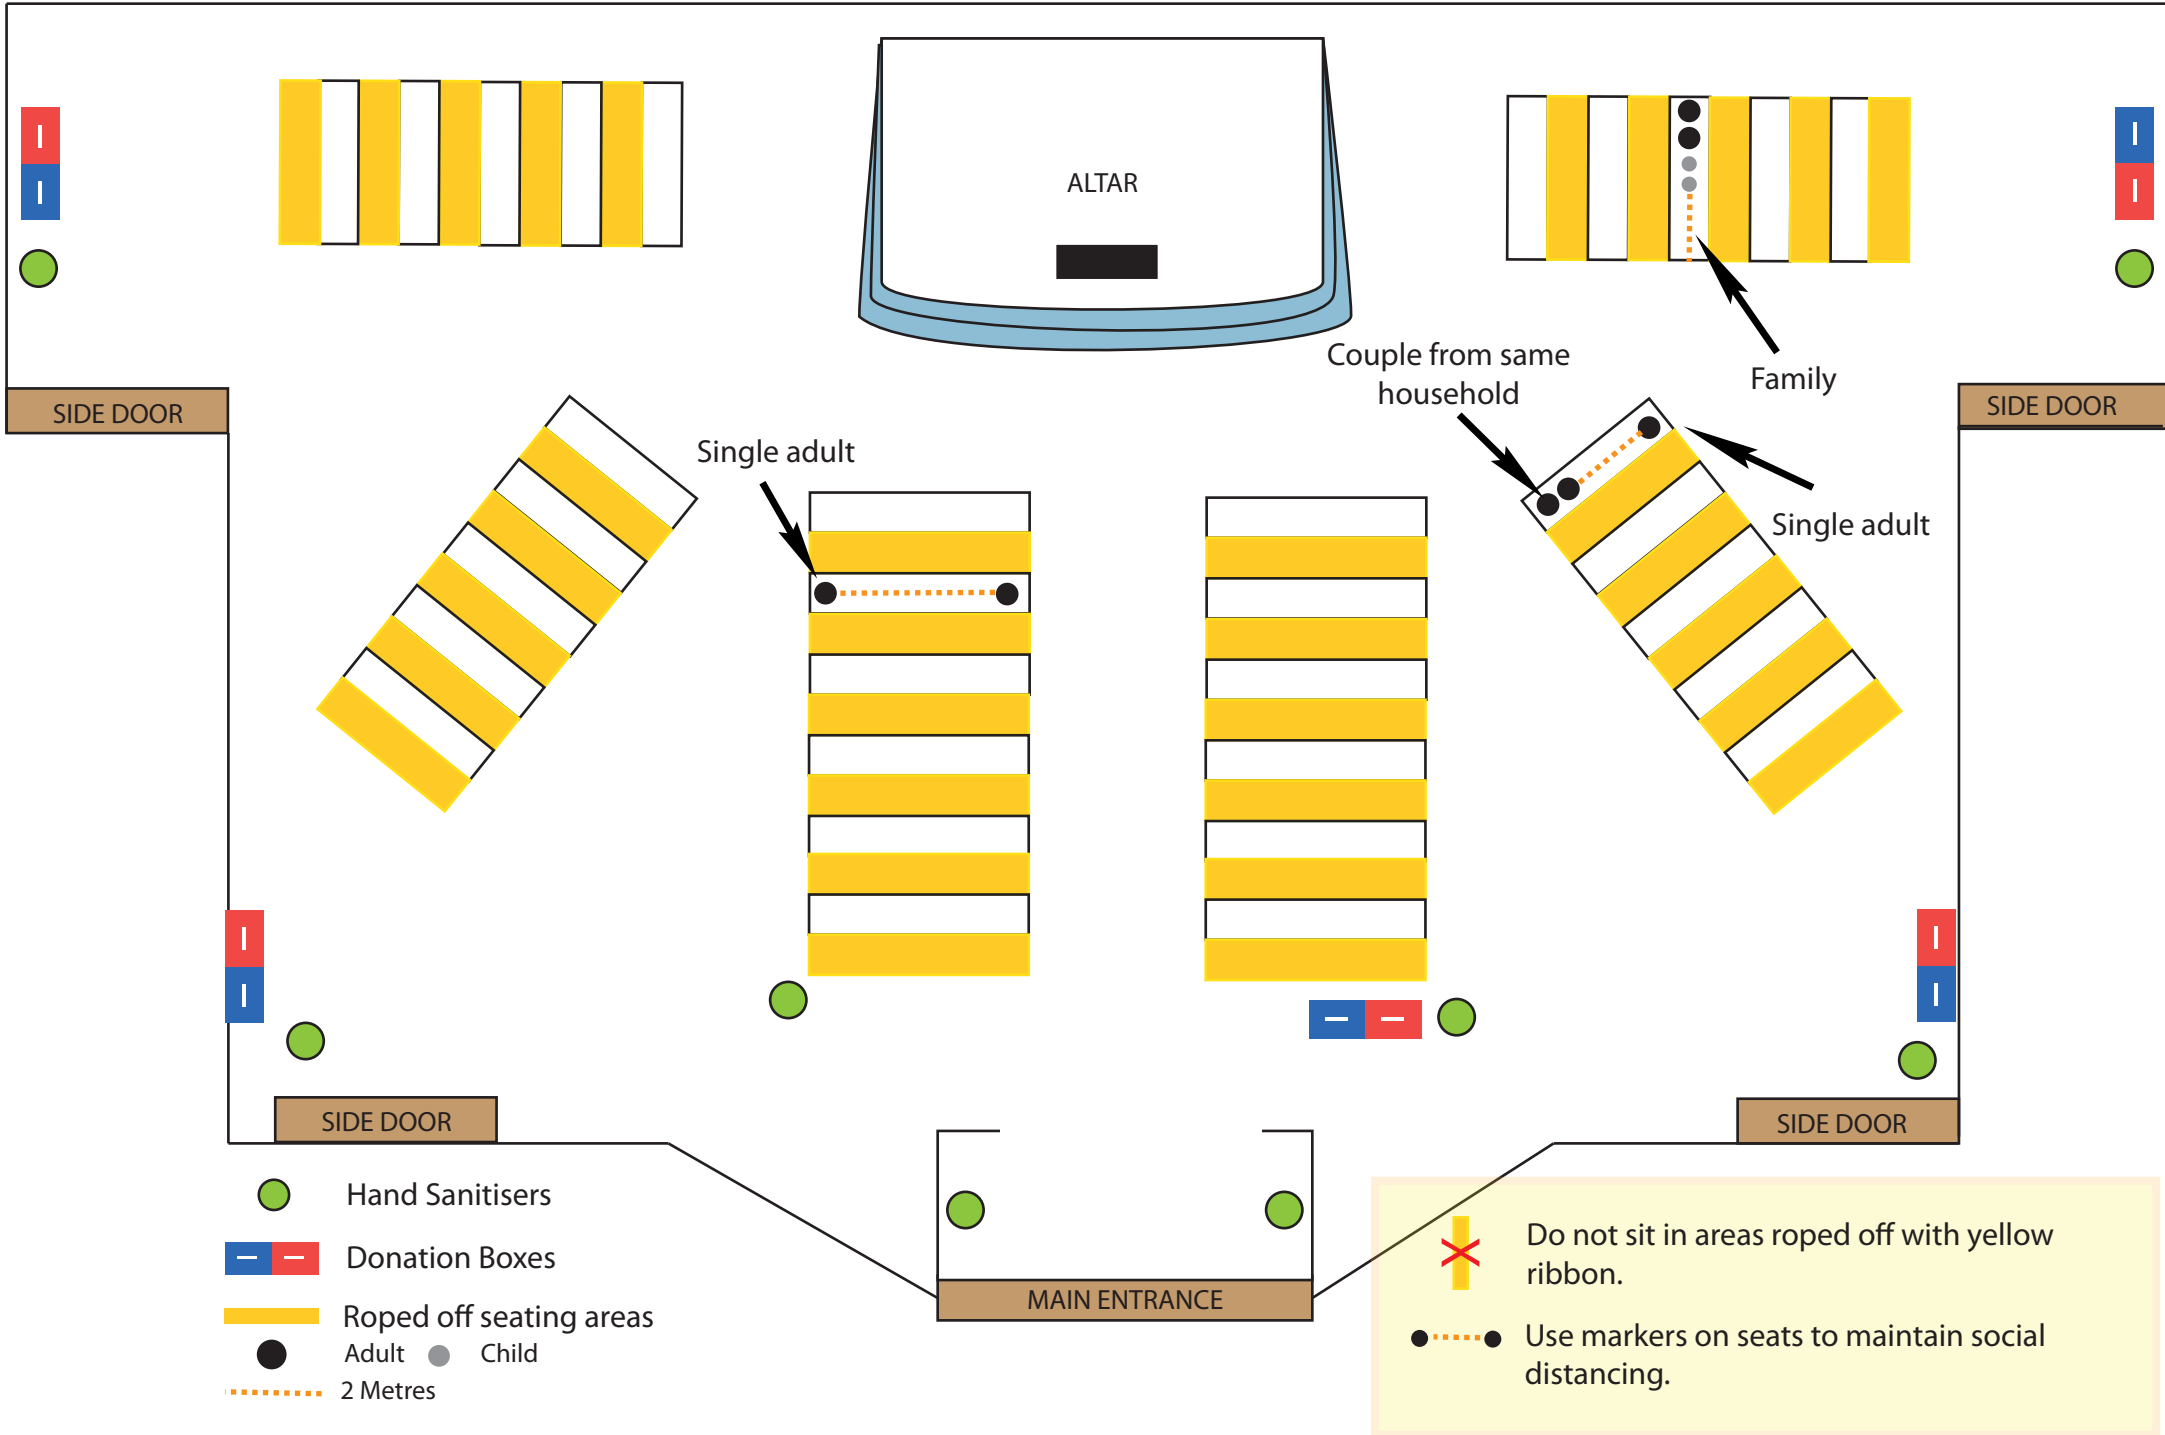

-  Hand Sanitisers
-  Donation Boxes
-  Roped off seating areas

When entering the church, sanitise your hands at one of the four sanitising stations at the main entrance.

When leaving the church, sanitise at the sanitising stations at each door.

COMMUNION

Tullow Church layout under COVID 19 guidelines