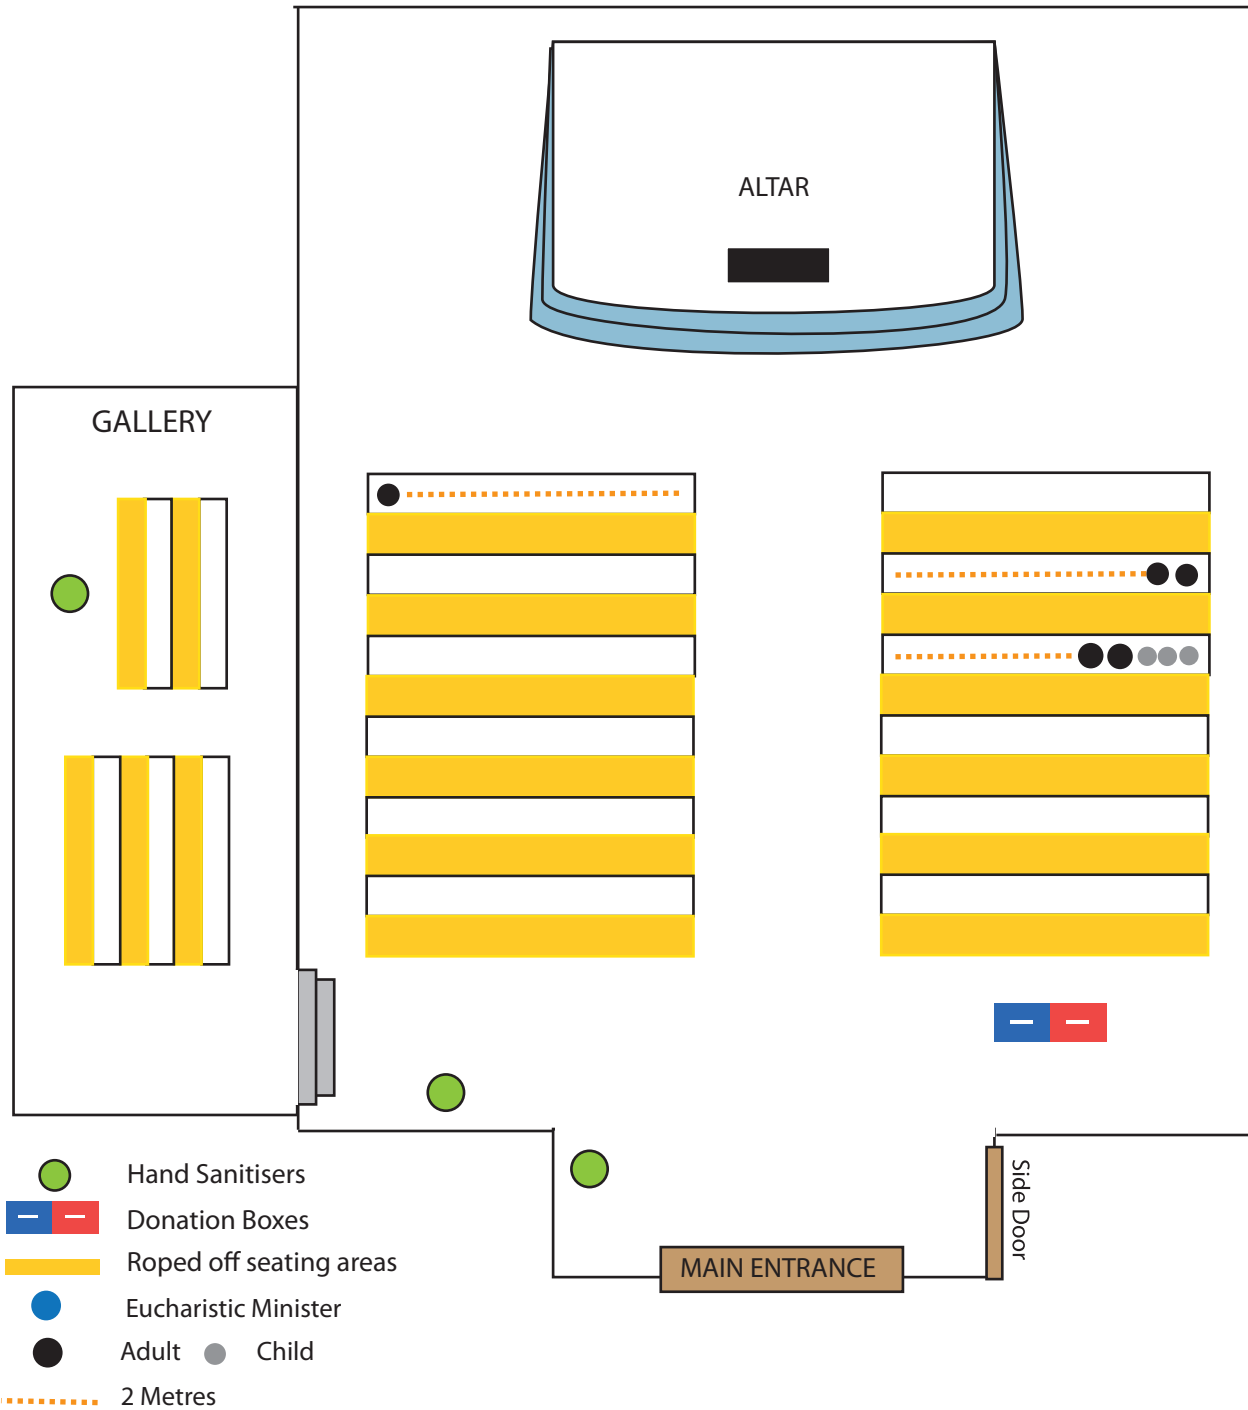

-  Hand Sanitisers
-  Donation Boxes
-  Roped off seating areas

Entrance to the church is through the side entrance door.

-  Hand Sanitisers
-  Donation Boxes
- 

 When entering the church, sanitise your hands at the entrance to the church and at the entrance to the gallery.

### SEATING

One single adult per row.

One couple per row.

One family per row.

Please be seated near the side walls to maintain social distancing.

Do not sit in areas roped off with yellow ribbon.

## COMMUNION

Please stay in your seat during communion.

Communion will be administered to people in their seats in the church and the gallery.