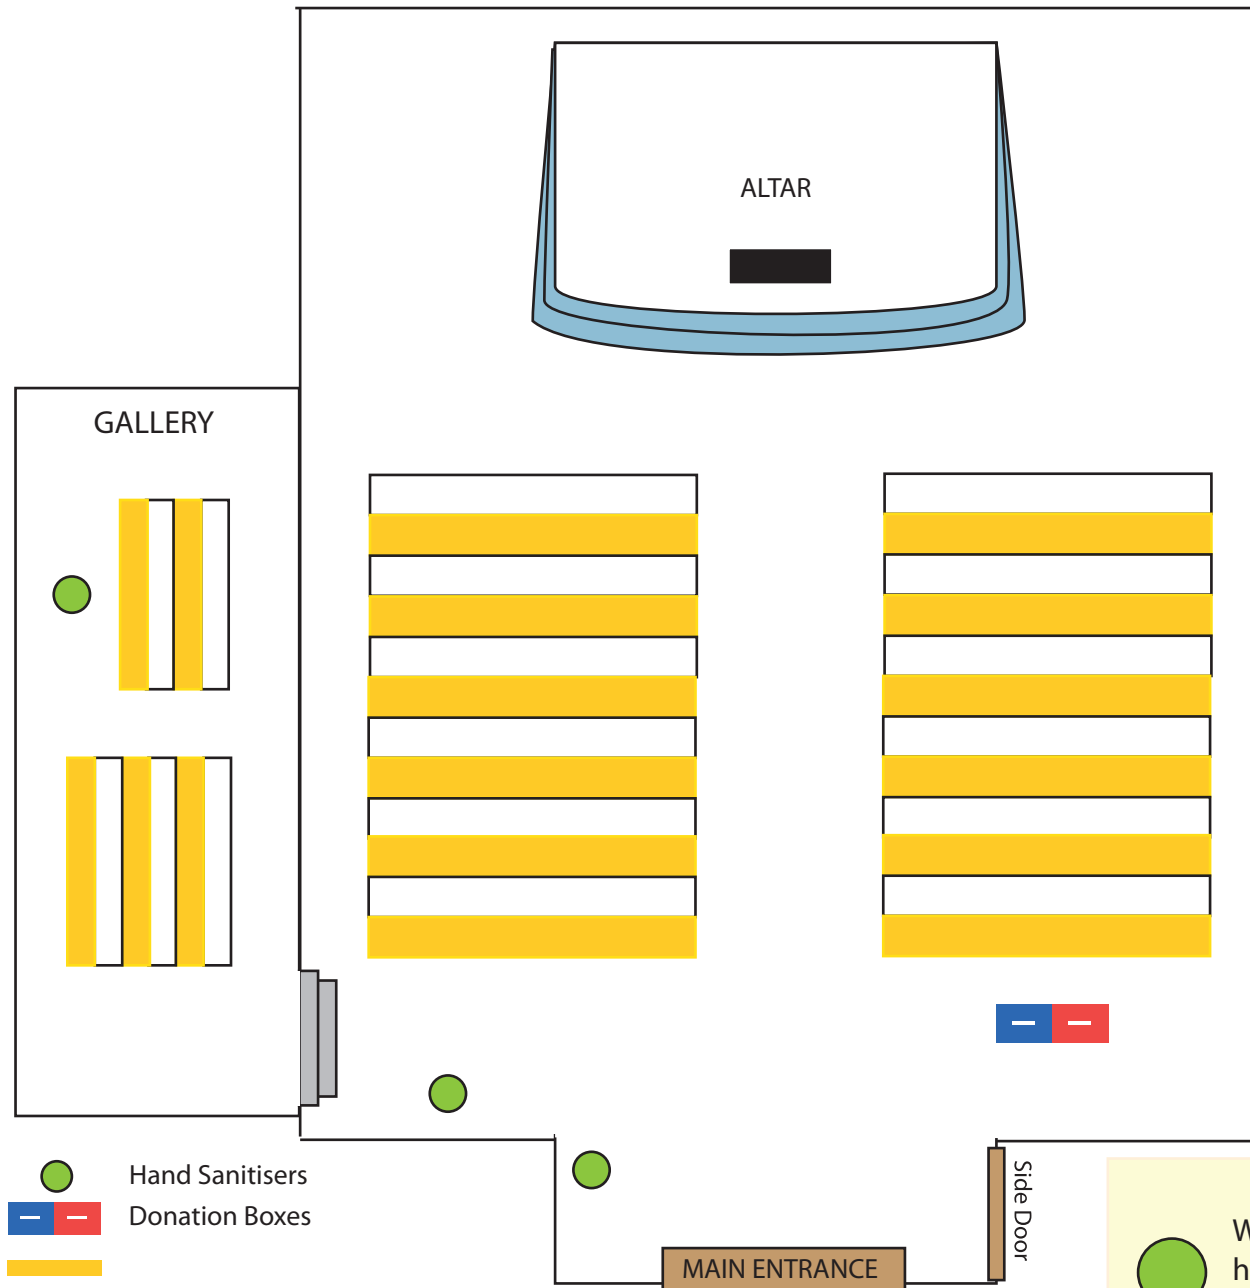

-  Hand Sanitisers
-  Donation Boxes
-  Roped off seating areas

Entrance to the church is through the side entrance door.

-  Hand Sanitisers
-  Donation Boxes
- 

 When entering the church, sanitise your hands at the entrance to the church and at the entrance to the gallery.

### SEATING

One single adult per row.

One couple per row.

One family per row.

Please be seated near the side walls to maintain social distancing.

Do not sit in areas roped off with yellow ribbon.

## COMMUNION

Please stay in your seat during communion.

Communion will be administered to people in their seats in the church and the gallery.