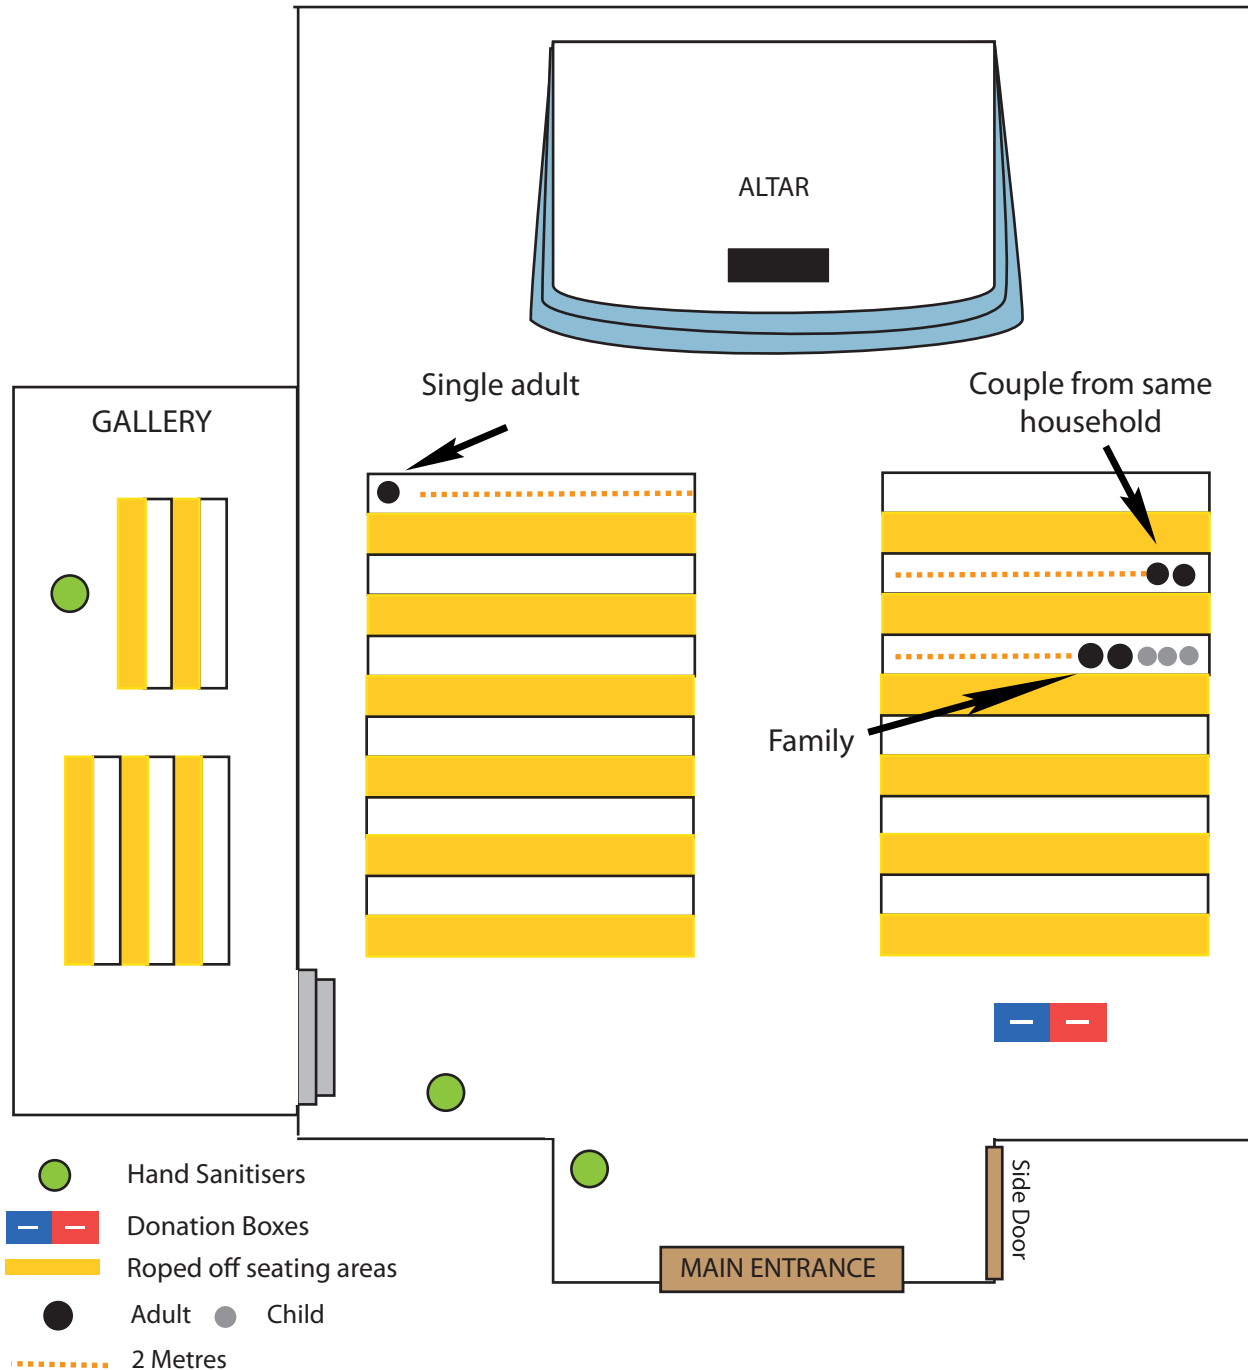

-  Hand Sanitisers
-  Donation Boxes
-  Roped off seating areas

Entrance to the church is through the side entrance door.

-  Hand Sanitisers
-  Donation Boxes
- 

 When entering the church, sanitise your hands at the entrance to the church and at the entrance to the gallery.

### SEATING

One single adult per row.

One couple per row.

One family per row.

Please be seated near the side walls to maintain social distancing.

Do not sit in areas roped off with yellow ribbon.

## COMMUNION

Please stay in your seat during communion.

Communion will be administered to people in their seats in the church and the gallery.